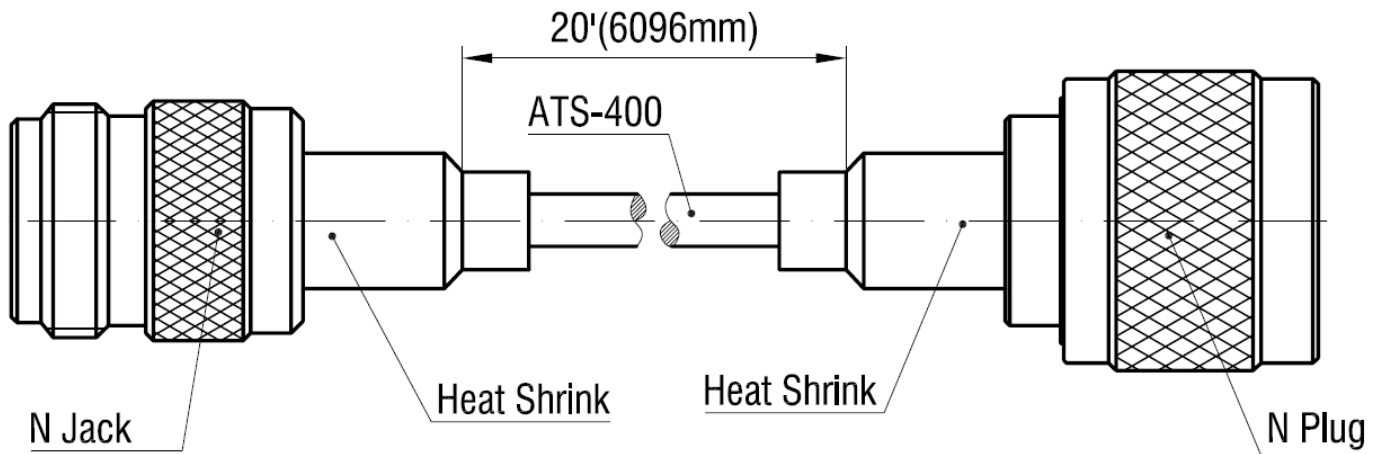

# 20' 400 SERIES N-STYLE JACK TO N-STYLE PLUG CABLE ASSEMBLY

TITLE:

20' 400 Series N-Style Jack to N-Style Plug Cable Assembly

PART NUMBER: ATS-400-NJ-NP-20ft

V1.0

AccelTex Solutions

1.888.406.8906

sales@acceltex.com